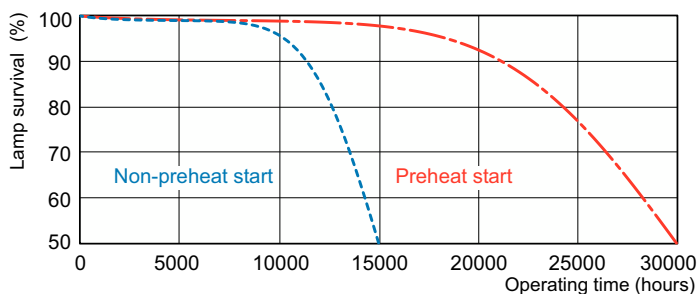

Photometrische Daten

Spectral Power Distribution Colour - MASTER TL5 HO Secura 80W/840 UNP/40

Lebensdauer

Life Expectancy Diagram - MASTER TL5 HO Secura 80W/840 UNP/40

Lumen Maintenance Diagram - MASTER TL5 HO Secura 80W/840 UNP/40