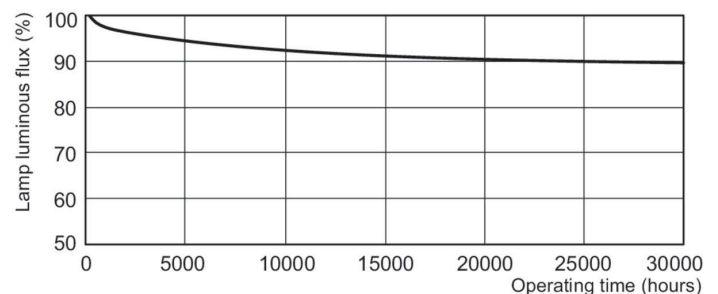

Photometrische Daten

Spectral Power Distribution Colour - MASTER TL5 HO Secura 80W/840 UNP/40

Lebensdauer

Life Expectancy Diagram - MASTER TL5 HO Secura 80W/840 UNP/40

Lumen Maintenance Diagram - MASTER TL5 HO Secura 80W/840 UNP/40