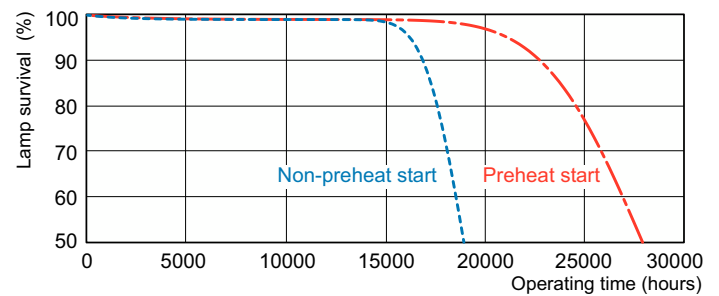

Life Expectancy Diagram - MASTER TL5 HO 80W/840 SLV/40