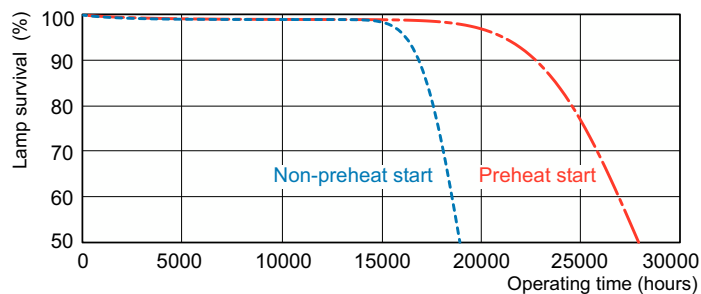

Life Expectancy Diagram - MASTER TL5 HO 80W/840 UNP/40