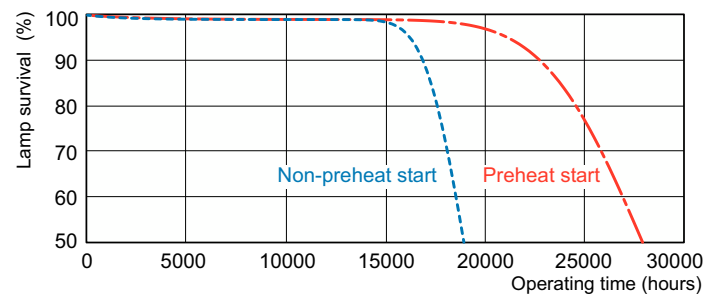

Life Expectancy Diagram - MASTER TL5 HO 54W/840 SLV/40