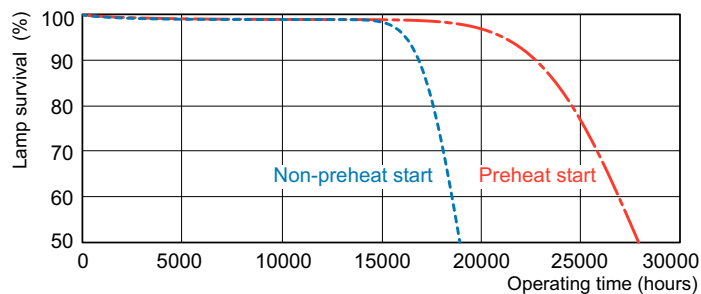

Life Expectancy Diagram - MASTER TL5 HO 54W/840 UNP/40