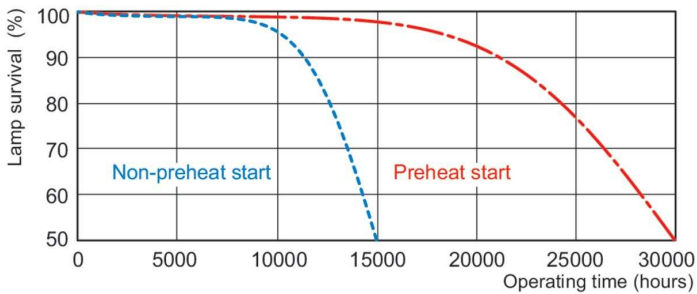

Lifetime

Life Expectancy Diagram - MASTER TL5 HO 54W/830 SLV/40