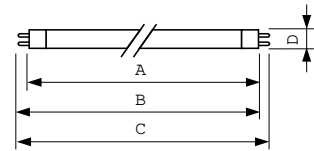

Product data

General Information		Operating and Electrical	
Cap-Base	G5	Power Consumption	54.4 W
Features	na [Not Applicable]	Lamp Current (Nom)	0.455 A
Flux measurement reference	Sphere		
Light Technical		Controls and Dimming	
Color Code	830 [CCT of 3000K]	Dimmable	Yes
Luminous Flux	4,500 lm		
Color Designation	Warm White (WW)	Mechanical and Housing	
Chromaticity Coordinate X (Nom)	0.44	Bulb Shape	T5
Chromaticity Coordinate Y (Nom)	0.403		
Correlated Color Temperature (Nom)	3000 K	Approval and Application	
Luminous Efficacy (rated) (Nom)	83 lm/W	Energy Efficiency Class	G
Color rendering index (CRI)	82	Mercury (Hg) Content (Nom)	1.2 mg
		Energy Consumption kWh/1000 h	55 kWh
		EPREL Registration Number	423562

Numerator - Quantity Per Pack	1
EAN/UPC - Product/Case	8711500643162
Numerator - Packs per outer box	40
EAN/UPC - Case	8711500868824

Dimensional drawing

Product	D (max)	A (max)	B (max)	B (min)	C (max)
MASTER TL5 HO 54W/830 SLV/40	17 mm	1,149.0 mm	1,156.1 mm	1,153.7 mm	1,163.2 mm