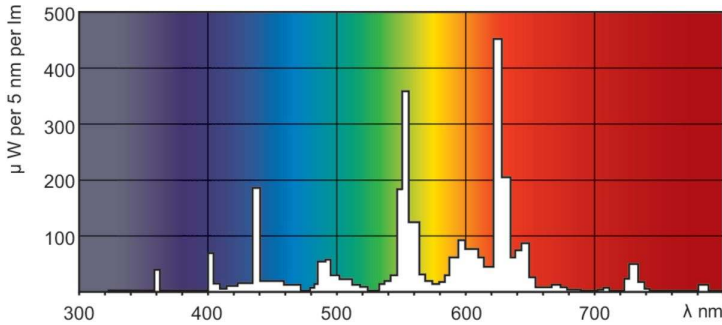

Product data

General Information		Operating and Electrical	
Cap-Base	G5	Power Consumption	54.4 W
Features	na [Not Applicable]	Lamp Current (Nom)	0.455 A
Flux measurement reference	Sphere		
Light Technical		Controls and Dimming	
Color Code	830 [CCT of 3000K]	Dimmable	Yes
Luminous Flux	4,500 lm		
Color Designation	Warm White (WW)	Mechanical and Housing	
Chromaticity Coordinate X (Nom)	0.44	Bulb Shape	T5
Chromaticity Coordinate Y (Nom)	0.403		
Correlated Color Temperature (Nom)	3000 K	Approval and Application	
Luminous Efficacy (rated) (Nom)	83 lm/W	Energy Efficiency Class	G
Color rendering index (CRI)	82	Mercury (Hg) Content (Nom)	1.2 mg
		Energy Consumption kWh/1000 h	55 kWh
		EPREL Registration Number	423562

MASTER TL5 High Output

Product Data	
Order product name	MASTER TL5 HO 54W/830 SLV/40
Full product name	MASTER TL5 HO 54W/830 SLV/40
Full product code	871150064316255
Order code	927929083055
Material Nr. (12NC)	927929083055

Photometric data

Spectral Power Distribution Colour - MASTER TL5 HO 54W/830 SLV/40

Lifetime

Life Expectancy Diagram - MASTER TL5 HO 54W/830 SLV/40

Lumen Maintenance Diagram - MASTER TL5 HO 54W/830 SLV/40

MASTER TL5 High Output