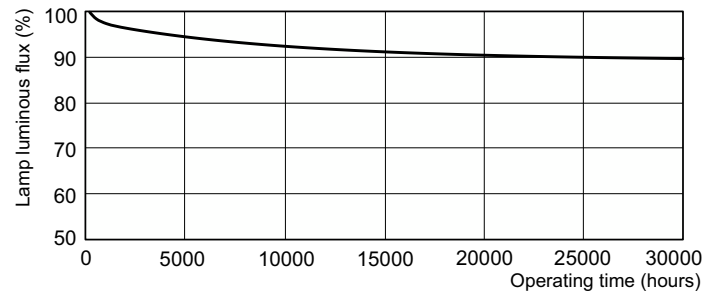

Product data

General Information		Operating and Electrical	
Cap-Base	G5	Power Consumption	54.4 W
Features	na [Not Applicable]	Lamp Current (Nom)	0.455 A
Flux measurement reference	Sphere		
Light Technical		Controls and Dimming	
Color Code	830 [CCT of 3000K]	Dimmable	Yes
Luminous Flux	4,500 lm		
Color Designation	Warm White (WW)	Mechanical and Housing	
Chromaticity Coordinate X (Nom)	0.44	Bulb Shape	T5
Chromaticity Coordinate Y (Nom)	0.403		
Correlated Color Temperature (Nom)	3000 K	Approval and Application	
Luminous Efficacy (rated) (Nom)	83 lm/W	Energy Efficiency Class	G
Color rendering index (CRI)	82	Mercury (Hg) Content (Nom)	1.2 mg
		Energy Consumption kWh/1000 h	55 kWh
		EPREL Registration Number	423562

Photometric data

Spectral Power Distribution Colour - MASTER TL5 HO 54W/830 SLV/40

Lifetime

Life Expectancy Diagram - MASTER TL5 HO 54W/830 SLV/40

Lumen Maintenance Diagram - MASTER TL5 HO 54W/830 SLV/40

MASTER TL5 High Output