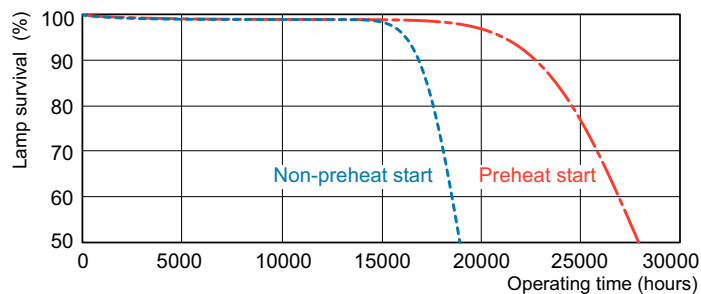

Life Expectancy Diagram - MASTER TL5 HO 39W/840 SLV/40