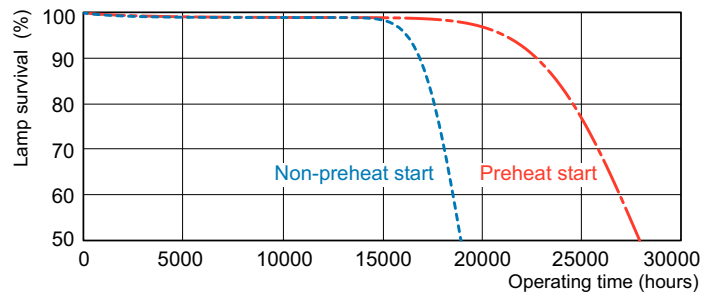

Life Expectancy Diagram - MASTER TL5 HO 39W/830 SLV/40