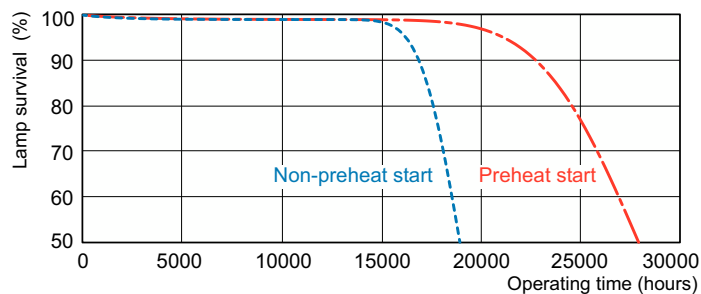

Life Expectancy Diagram - MASTER TL5 HO 24W/840 SLV/40