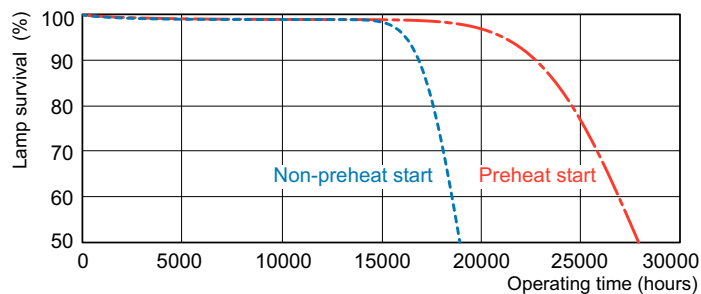

Life Expectancy Diagram - MASTER TL5 HO 24W/830 SLV/40