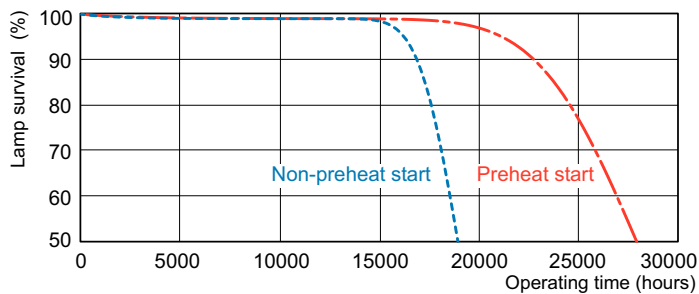

Life Expectancy Diagram - MASTER TL5 HO 24W/830 SLV/40