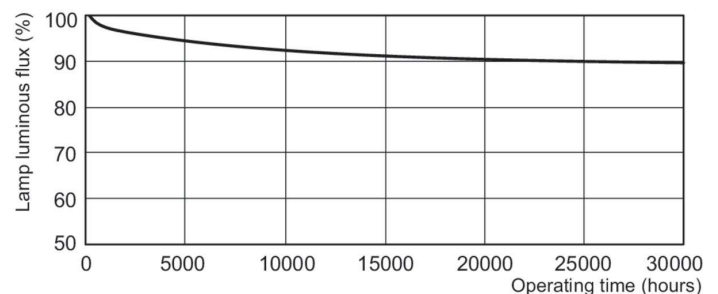

Photometrische Daten

Spectral Power Distribution Colour - MASTER TL5 HO Secura 49W/840 UNP/40

Lebensdauer

Life Expectancy Diagram - MASTER TL5 HO Secura 49W/840 UNP/40

Lumen Maintenance Diagram - MASTER TL5 HO Secura 49W/840 UNP/40