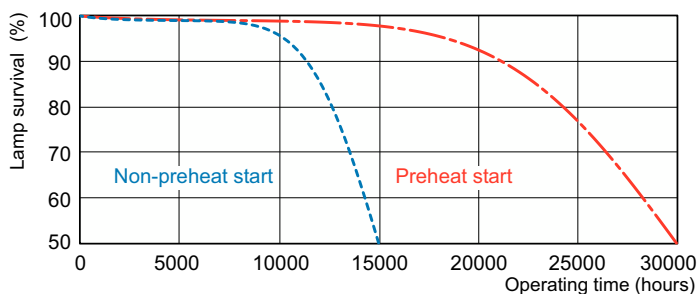

Photometrische Daten

Spectral Power Distribution Colour - MASTER TL5 HO Secura 49W/840 UNP/40

Lebensdauer

Life Expectancy Diagram - MASTER TL5 HO Secura 49W/840 UNP/40

Lumen Maintenance Diagram - MASTER TL5 HO Secura 49W/840 UNP/40