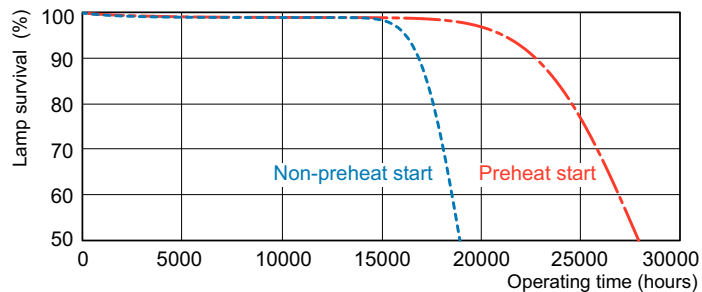

Life Expectancy Diagram - MASTER TL5 HO 49W/865 SLV/40