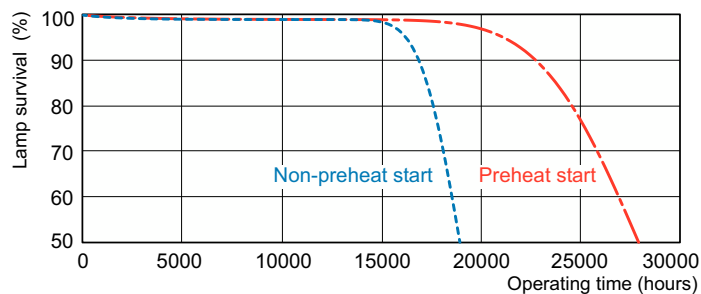

Life Expectancy Diagram - MASTER TL5 HO 49W/840 SLV/40