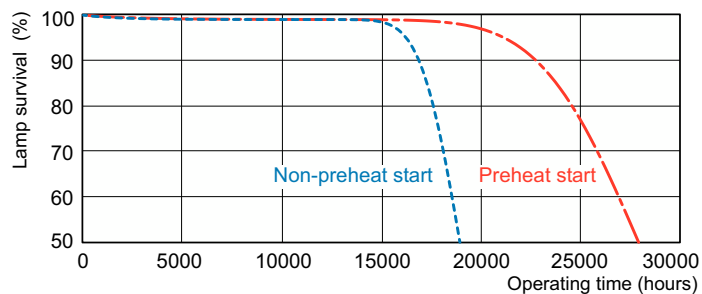

Life Expectancy Diagram - MASTER TL5 HO 49W/830 SLV/40