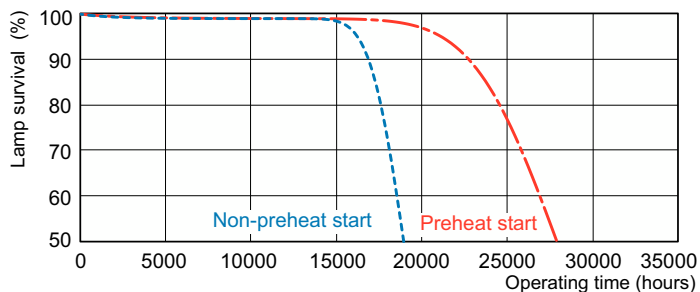

Fotometriska data

Spectral Power Distribution Colour - MASTER TL5 HE 35W/840 UNP/40

Livslängd

Life Expectancy Diagram - MASTER TL5 HE 35W/840 UNP/40

Life Expectancy Diagram - MASTER TL5 HE 35W/840 UNP/40

MASTER TL5 HE