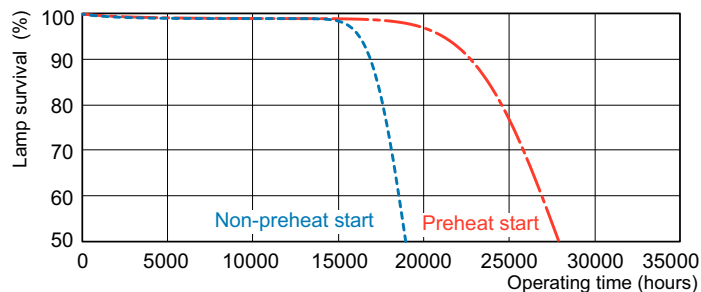

Livslängd

Life Expectancy Diagram - MASTER TL5 HE 35W/830 UNP/40

Life Expectancy Diagram - MASTER TL5 HE 35W/830 UNP/40