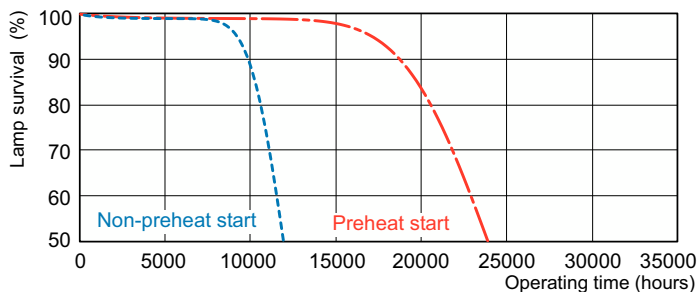

Livslängd

Life Expectancy Diagram - MASTER TL5 HE 35W/830 UNP/40

Life Expectancy Diagram - MASTER TL5 HE 35W/830 UNP/40