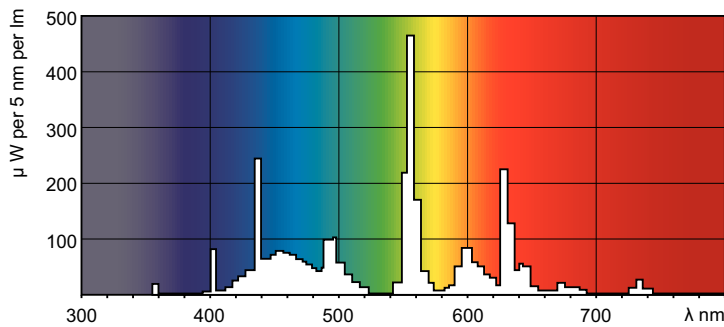

### Product data

General Information	
Cap base	G5 [ G5]
Life to 50% failures preheat (nom.)	20000 h
LSF Preheat 2000 h Rated	98 %
LSF Preheat 4000 h Rated	97 %
LSF Preheat 6000 h Rated	95 %
LSF Preheat 8000 h Rated	93 %
LSF Preheat 16000 h Rated	70 %
LSF Preheat 20000 h Rated	50 %
Light Technical	
Colour code	865 [ CCT of 6,500 K]
Luminous flux (nom.)	2700 lm
Luminous flux (rated) (nom.)	2600 lm
Colour designation	Cool Daylight
Luminous efficacy (@ max. lumen, rated) (nom.)	97 lm/W
Correlated colour temperature (nom.)	6500 K
Luminous efficacy (rated) (nom.)	94 lm/W
Color rendering index (max.)	85
Color rendering index (min.)	80
Color rendering index (nom.)	82

## Warnings and Safety

- 20,000 hours lifetime (50% survival point, 3 hour cycle) with preheat ballast which is ENEC compliant. Lifetime performance may differ on non-ENEC compliant ballasts.

## Photometric data

Lightcolour /865