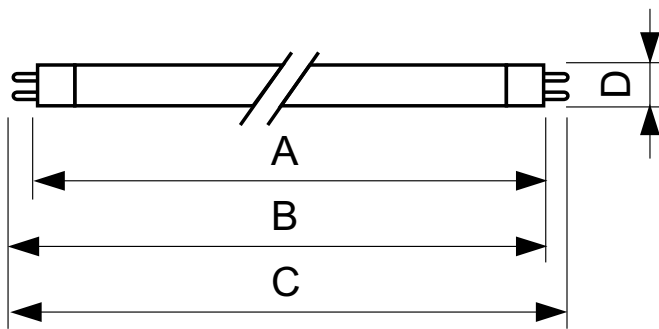

TL5 Essential HE Super 80

Energy Consumption kWh/1000 h	31 kWh
Product Data	
Full product code	871150057047555
Order product name	TL5 Essential 28W/865 1SL/40
EAN/UPC – product	8711500570475
Order code	57047555

Numerator – quantity per pack	1
Numerator – packs per outer box	40
Material no. (12NC)	927926786558
Net weight (piece)	88.500 g

Warnings and Safety

- 20,000 hours lifetime (50% survival point, 3 hour cycle) with preheat ballast which is ENEC compliant. Lifetime performance may differ on non-ENEC compliant ballasts.

Dimensional drawing

TL5 ESS 28W/865