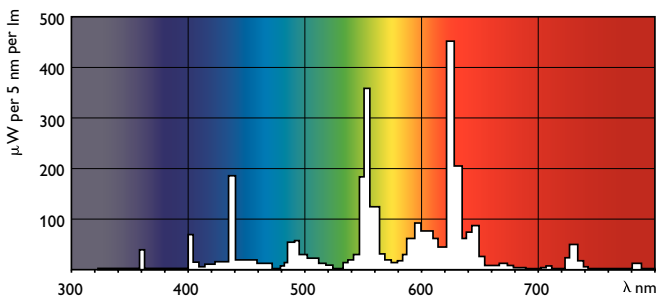

Product data

General Information	
Cap base	G5 [G5]
Life to 50% failures preheat (nom.)	20000 h
LSF Preheat 2000 h Rated	98 %
LSF Preheat 4000 h Rated	97 %
LSF Preheat 6000 h Rated	95 %
LSF Preheat 8000 h Rated	93 %
LSF Preheat 16000 h Rated	70 %
LSF Preheat 20000 h Rated	50 %
Light Technical	
Colour code	830 [CCT of 3,000 K]
Luminous flux (nom.)	2900 lm
Luminous flux (rated) (nom.)	2600 lm
Colour designation	Warm White (WW)
Luminous efficacy (@ max. lumen, rated) (nom.)	104 lm/W
Correlated colour temperature (nom.)	3000 K
Luminous efficacy (rated) (nom.)	94 lm/W
Color rendering index (max.)	85
Color rendering index (min.)	80
Color rendering index (nom.)	82

Numerator – quantity per pack	1
Numerator – packs per outer box	40
Material no. (12NC)	927926783058
Net weight (piece)	88.500 g

Warnings and Safety

- 20,000 hours lifetime (50% survival point, 3 hour cycle) with preheat ballast which is ENEC compliant. Lifetime performance may differ on non-ENEC compliant ballasts.

Dimensional drawing

TL5 ESS 28W/830

Product	D (max)	A (max)	B (max)	B (min)	C (max)
TL5 Essential 28W/830 1SL/40	17.0 mm	1149.0 mm	1156.1 mm	1153.7 mm	1163.2 mm

Photometric data

Lightcolour /830

TL5 Essential HE Super 80