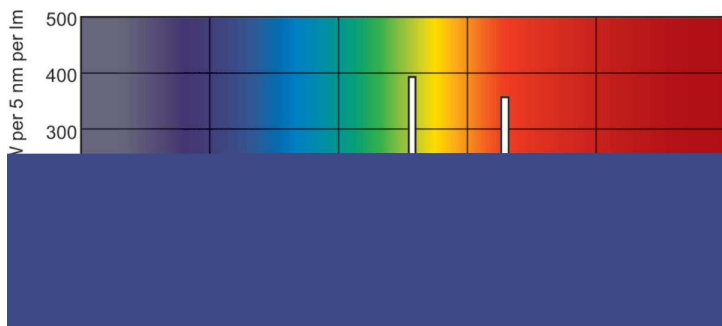

Måttskiss

Product	D (max)	A (max)	B (max)	B (min)	C (max)
MASTER TL5 HE 28W/840 UNP/40	17 mm	1 149,0 mm	1 156,1 mm	1 153,7 mm	1 163,2 mm

Fotometriska data

Spectral Power Distribution Colour - MASTER TL5 HE 28W/840 UNP/40