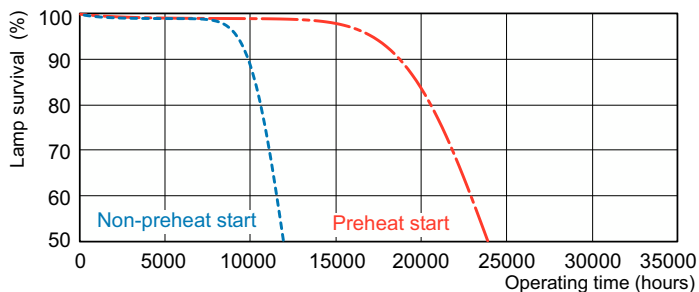

Livslängd

Life Expectancy Diagram - MASTER TL5 HE 28W/840 UNP/40