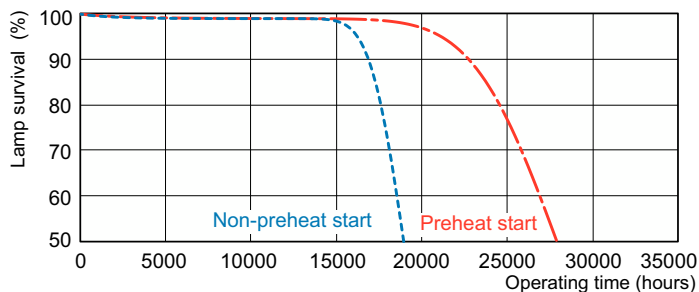

Life Expectancy Diagram - MASTER TL5 HE 28W/840 UNP/40