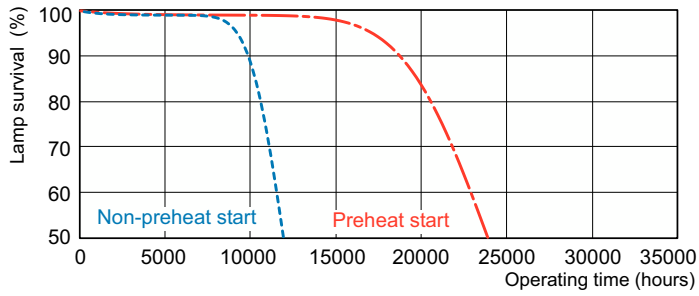

MASTER TL5 High Efficiency

Levetid

Life Expectancy Diagram - MASTER TL5 HE 28W/840 UNP/40

Lumen Maintenance Diagram - MASTER TL5 HE 28W/840 UNP/40