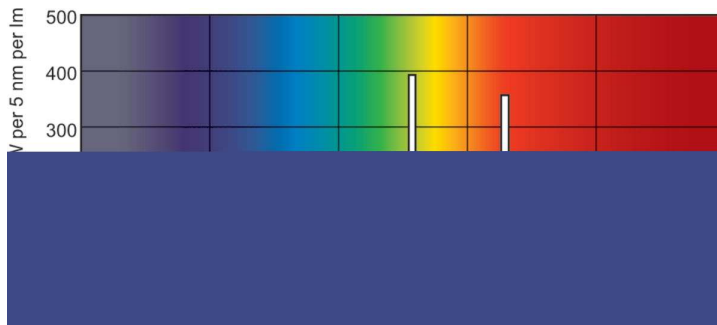

## Fotometriske data

Spectral Power Distribution Colour - MASTER TL5 HE 28W/840 UNP/40