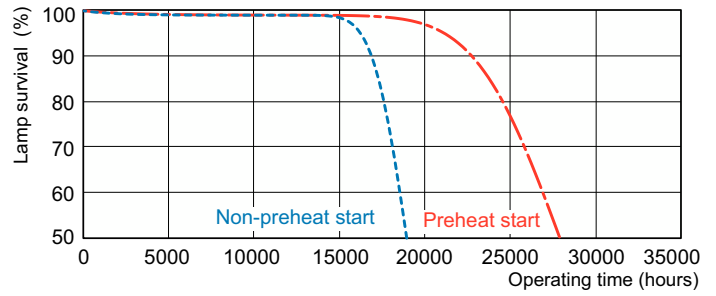

MASTER TL5 High Efficiency

Levetid

Life Expectancy Diagram - MASTER TL5 HE 28W/840 UNP/40

Lumen Maintenance Diagram - MASTER TL5 HE 28W/840 UNP/40