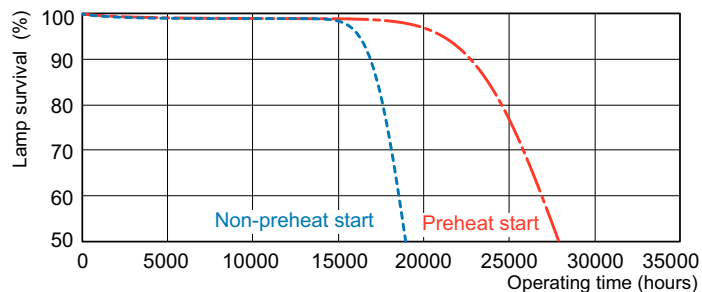

Måttskiss

Product	D (max)	A (max)	B (max)	B (min)	C (max)
MASTER TL5 HE 28W/827	17 mm	1 149,0 mm	1 156,1 mm	1 153,7 mm	1 163,2 mm
SLV/40					

Fotometriska data

Spectral Power Distribution Colour - MASTER TL5 HE 28W/827 SLV/40

Livslängd

Life Expectancy Diagram - MASTER TL5 HE 28W/827 SLV/40

Life Expectancy Diagram - MASTER TL5 HE 28W/827 SLV/40

MASTER TL5 HE

Livslängd

Lumen Maintenance Diagram - MASTER TL5 HE 28W/827 SLV/40