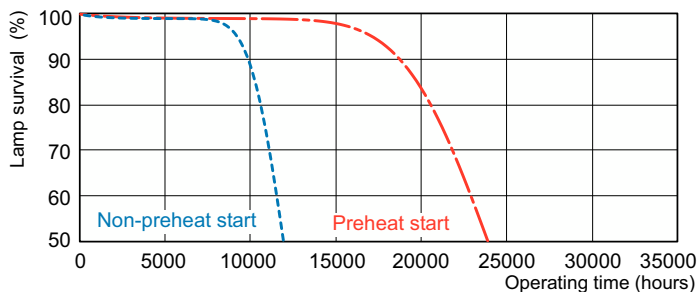

Måttskiss

Product	D (max)	A (max)	B (max)	B (min)	C (max)
MASTER TL5 HE 28W/827	17 mm	1 149,0 mm	1 156,1 mm	1 153,7 mm	1 163,2 mm
SLV/40					

Fotometriska data

Spectral Power Distribution Colour - MASTER TL5 HE 28W/827 SLV/40

Livslängd

Life Expectancy Diagram - MASTER TL5 HE 28W/827 SLV/40

Life Expectancy Diagram - MASTER TL5 HE 28W/827 SLV/40

MASTER TL5 HE

Livslängd

Lumen Maintenance Diagram - MASTER TL5 HE 28W/827 SLV/40