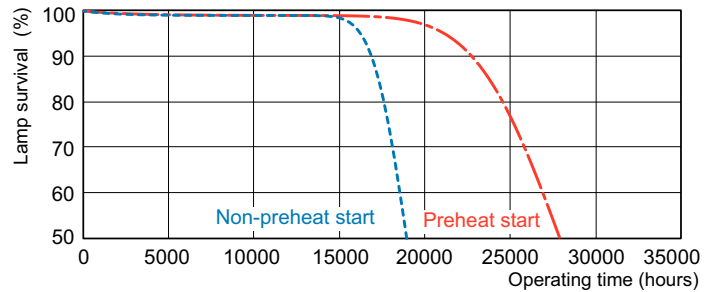

Life Expectancy Diagram - MASTER TL5 HE 21W/840 SLV/40