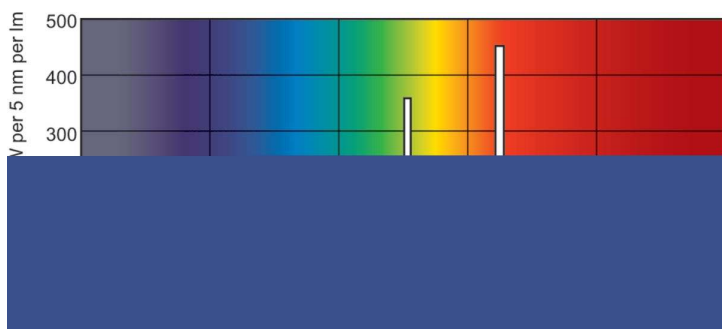

## Fotometriska data

Spectral Power Distribution Colour - MASTER TL5 HE 21W/830 UNP/40