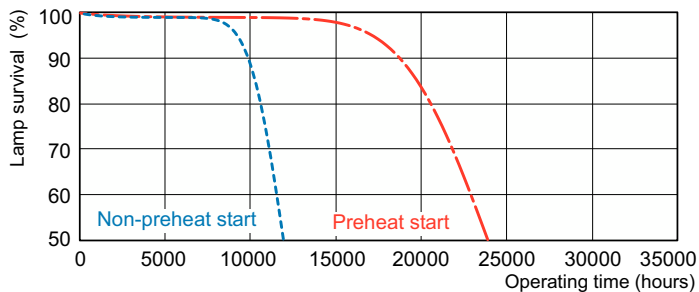

Livslängd

Life Expectancy Diagram - MASTER TL5 HE 21W/830 UNP/40

Life Expectancy Diagram - MASTER TL5 HE 21W/830 UNP/40