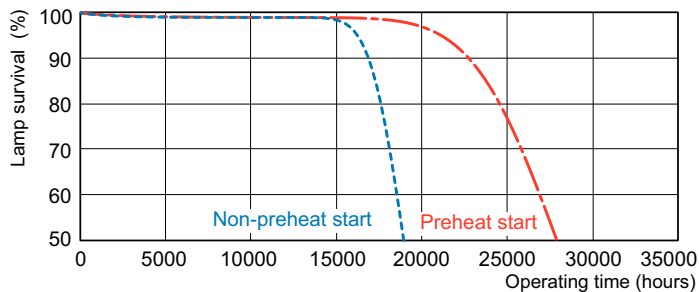

Livslängd

Life Expectancy Diagram - MASTER TL5 HE 21W/830 UNP/40

Life Expectancy Diagram - MASTER TL5 HE 21W/830 UNP/40