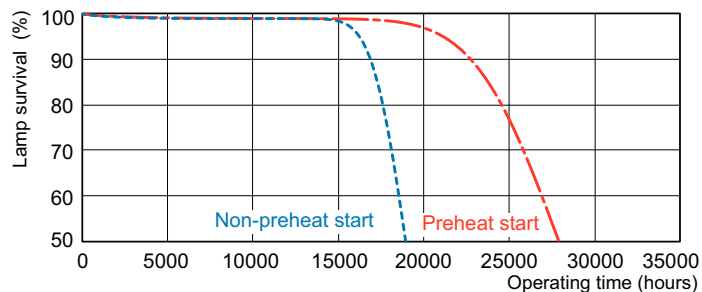

Life Expectancy Diagram - MASTER TL5 HE 21W/827 SLV/40