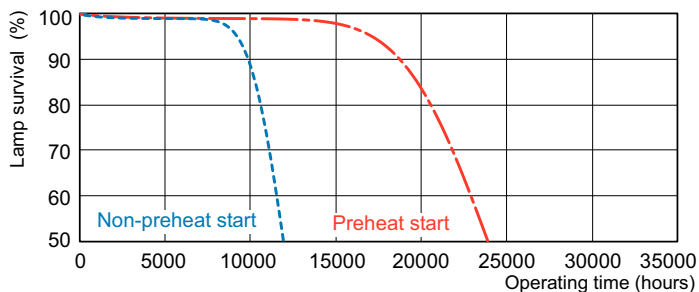

Livslängd

Life Expectancy Diagram - MASTER TL5 HE 21W/827 SLV/40