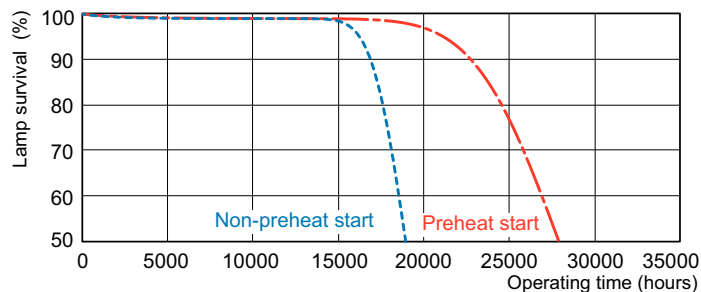

Life Expectancy Diagram - MASTER TL5 HE 14W/840 UNP/40