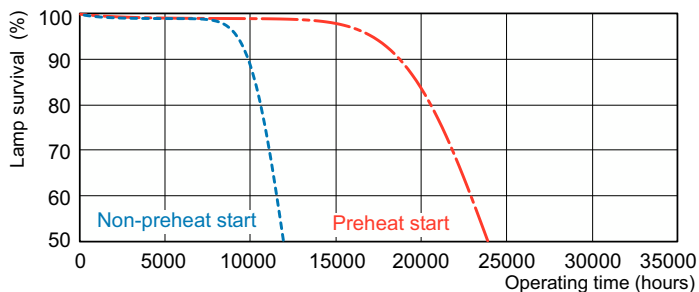

Livslängd

Life Expectancy Diagram - MASTER TL5 HE 14W/840 UNP/40