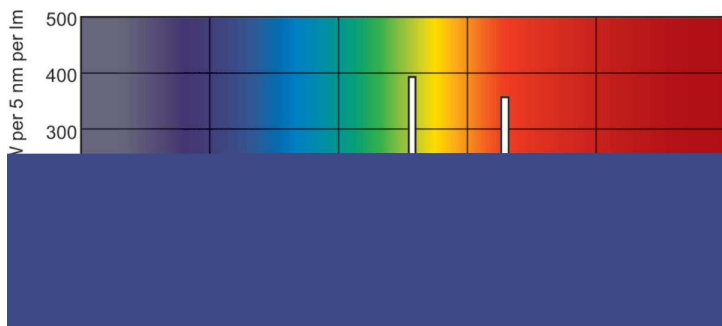

## Fotometriska data

Spectral Power Distribution Colour - MASTER TL5 HE 14W/840 UNP/40