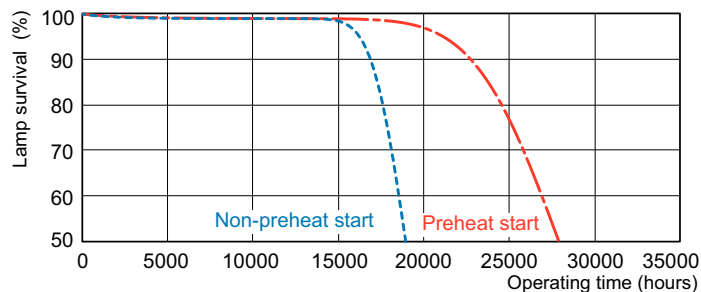

Life Expectancy Diagram - MASTER TL5 HE 14W/830 UNP/40