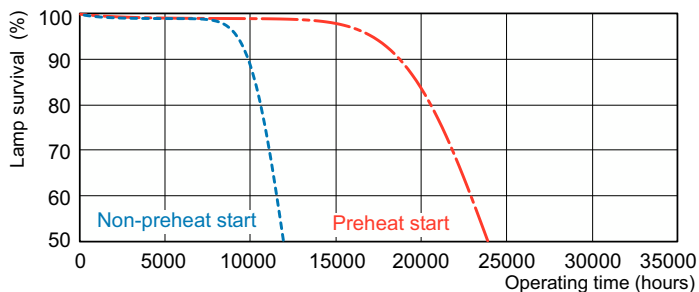

Livslängd

Life Expectancy Diagram - MASTER TL5 HE 14W/830 UNP/40