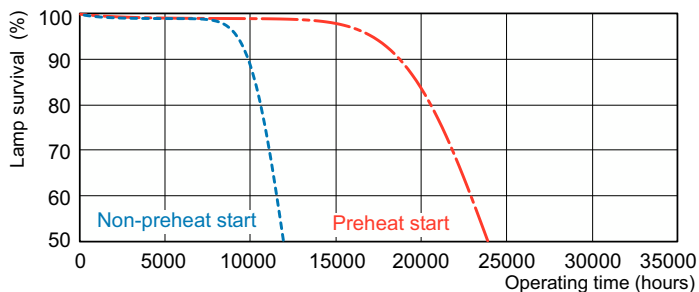

Fotometriska data

Spectral Power Distribution Colour - MASTER TL5 HE 14W/827 SLV/40

Livslängd

Life Expectancy Diagram - MASTER TL5 HE 14W/827 SLV/40

Life Expectancy Diagram - MASTER TL5 HE 14W/827 SLV/40

MASTER TL5 HE