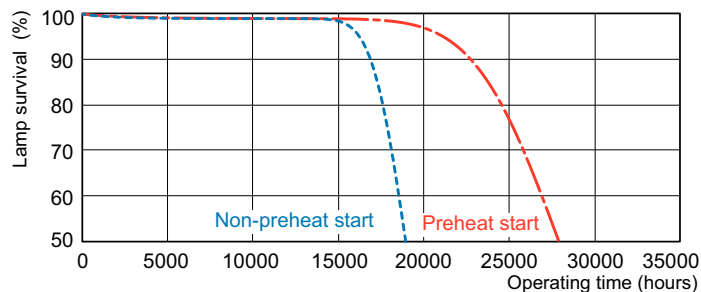

Fotometriska data

Spectral Power Distribution Colour - MASTER TL5 HE 14W/827 SLV/40

Livslängd

Life Expectancy Diagram - MASTER TL5 HE 14W/827 SLV/40

Life Expectancy Diagram - MASTER TL5 HE 14W/827 SLV/40

MASTER TL5 HE