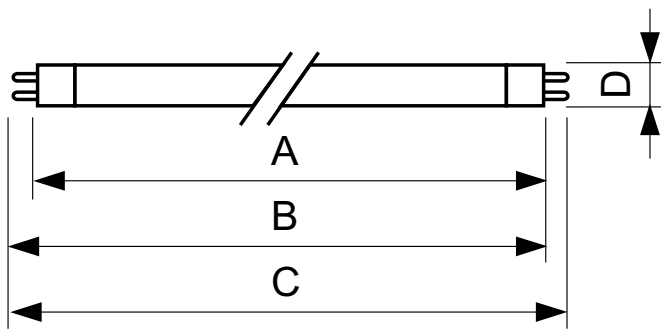

TL5 ESS 14W/865

TL5 Essential HE Super 80

Energy Consumption kWh/1000 h	15 kWh
Product Data	
Full product code	871150057035255
Order product name	TL5 Essential 14W/865 1SL/40
EAN/UPC – product	8711500570352
Order code	57035255

Numerator – quantity per pack	1
Numerator – packs per outer box	40
Material no. (12NC)	927925986558
Net weight (piece)	47.500 g

Warnings and Safety

- 20,000 hours lifetime (50% survival point, 3 hour cycle) with preheat ballast which is ENEC compliant. Lifetime performance may differ on non-ENEC compliant ballasts.

Dimensional drawing