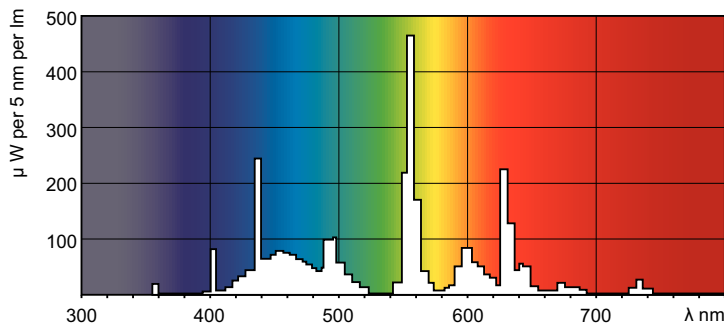

### Product data

General Information	
Cap base	G5 [ G5]
Life to 50% failures preheat (nom.)	20000 h
LSF Preheat 2000 h Rated	98 %
LSF Preheat 4000 h Rated	97 %
LSF Preheat 6000 h Rated	95 %
LSF Preheat 8000 h Rated	93 %
LSF Preheat 16000 h Rated	70 %
LSF Preheat 20000 h Rated	50 %
Light Technical	
Colour code	865 [ CCT of 6,500 K]
Luminous flux (nom.)	1260 lm
Luminous flux (rated) (nom.)	1200 lm
Colour designation	Cool Daylight
Luminous efficacy (@ max. lumen, rated) (nom.)	90 lm/W
Correlated colour temperature (nom.)	6500 K
Luminous efficacy (rated) (nom.)	84 lm/W
Color rendering index (max.)	85
Color rendering index (min.)	80
Color rendering index (nom.)	82

## Warnings and Safety

- 20,000 hours lifetime (50% survival point, 3 hour cycle) with preheat ballast which is ENEC compliant. Lifetime performance may differ on non-ENEC compliant ballasts.

## Photometric data

Lightcolour /865