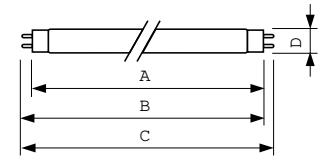

Product data

General Information		Lamp Current (Nom)	
Cap-Base	G13 [Medium Bi-Pin Fluorescent]	0.670 A	
Flux measurement reference	Sphere	Controls and Dimming	
Life to 50% Failures (Nom)	15,000 hour(s)	Dimmable	Yes
Light Technical		Mechanical and Housing	
Color Code	865 [CCT of 6500K]	Bulb Shape	T8
Luminous Flux	5,000 lm	Approval and Application	
Color Designation	Cool Daylight	Energy Efficiency Class	G
Chromaticity Coordinate X (Nom)	0.313	Mercury (Hg) Content (Nom)	1.7 mg
Chromaticity Coordinate Y (Nom)	0.337	Energy Consumption kWh/1000 h	60 kWh
Correlated Color Temperature (Nom)	6500 K	EPREL Registration Number	423401
Luminous Efficacy (rated) (Nom)	81 lm/W	Product Data	
Color rendering index (CRI)	80	Order product name	MASTER TL-D Super 80 58W/865 1SL/25
Operating and Electrical		Full product name	MASTER TL-D Super 80 58W/865 1SL/25
Power Consumption	59.4 W		

MASTER TL-D Super 80

Full product code	871150063225840
Order code	927922086544
Material Nr. (12NC)	927922086544
Numerator - Quantity Per Pack	1
EAN/UPC - Product/Case	8711500632258

Numerator - Packs per outer box	25
EAN/UPC - Case	8711500632265

Dimensional drawing

Product	D (max)	A (max)	B (max)	B (min)	C (max)
MASTER TL-D Super 80 58W/865 1SL/25	28 mm	1,500.0 mm	1,507.1 mm	1,504.7 mm	1,514.2 mm

Photometric data

Spectral Power Distribution Colour - MASTER TL-D Super 80 58W/865 1SL/25