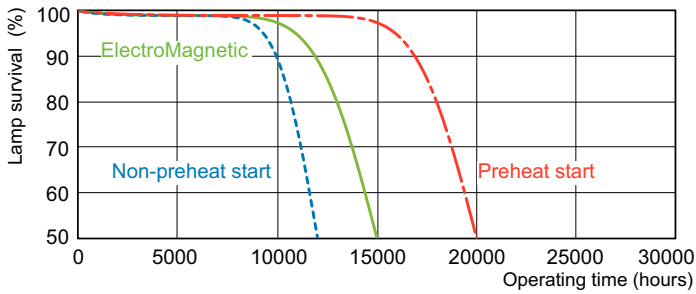

Lifetime

Life Expectancy Diagram - MASTER TL-D Super 80 58W/865 1SL/25