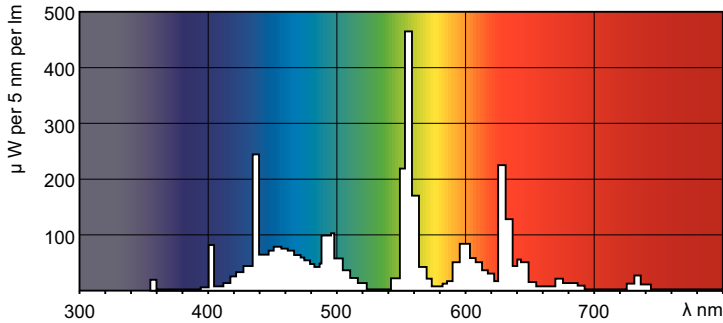

MASTER TL-D Super 80

MASTER TL-D Super 80 58W/865 1SL/25

The MASTER TL-D Super 80 lamp offers more lumens per watt and better color rendering than TL-D standard colors. Furthermore, it has a lower mercury content. The lamp can be operated in existing TL-D luminaires.

Product data

General Information		Lamp Current (Nom)	
Cap-Base	G13 [Medium Bi-Pin Fluorescent]	0.670 A	
Flux measurement reference	Sphere	Controls and Dimming	
Life to 50% Failures (Nom)	15,000 hour(s)	Dimmable	Yes
Light Technical		Mechanical and Housing	
Color Code	865 [CCT of 6500K]	Bulb Shape	T8
Luminous Flux	5,000 lm	Approval and Application	
Color Designation	Cool Daylight	Energy Efficiency Class	G
Chromaticity Coordinate X (Nom)	0.313	Mercury (Hg) Content (Nom)	1.7 mg
Chromaticity Coordinate Y (Nom)	0.337	Energy Consumption kWh/1000 h	60 kWh
Correlated Color Temperature (Nom)	6500 K	EPREL Registration Number	423401
Luminous Efficacy (rated) (Nom)	81 lm/W	Product Data	
Color rendering index (CRI)	80	Order product name	MASTER TL-D Super 80 58W/865 1SL/25
Operating and Electrical		Full product name	MASTER TL-D Super 80 58W/865 1SL/25
Power Consumption	59.4 W		

Dimensional drawing

Product	D (max)	A (max)	B (max)	B (min)	C (max)
MASTER TL-D Super 80 58W/865 1SL/25	28 mm	1,500.0 mm	1,507.1 mm	1,504.7 mm	1,514.2 mm

Photometric data

Spectral Power Distribution Colour - MASTER TL-D Super 80 58W/865 1SL/25