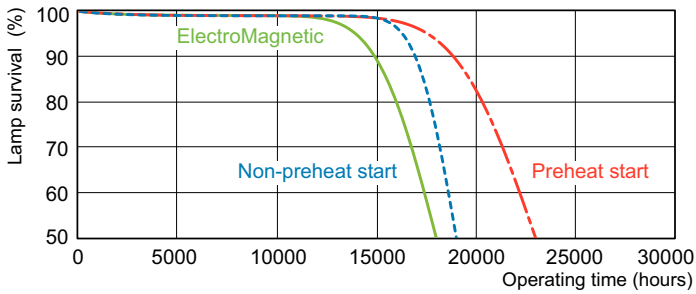

Life Expectancy Diagram - MASTER TL-D Super 80 58W/865 1SL/25