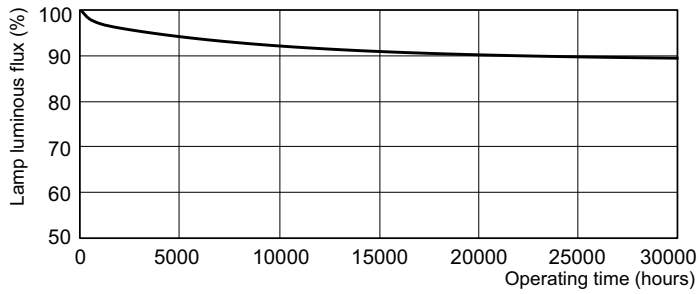

MASTER TL-D Super 80

MASTER TL-D Super 80 58W/865 1SL/25

The MASTER TL-D Super 80 lamp offers more lumens per watt and better color rendering than TL-D standard colors. Furthermore, it has a lower mercury content. The lamp can be operated in existing TL-D luminaires.

Product data

General Information		Lamp Current (Nom)	
Cap-Base	G13 [Medium Bi-Pin Fluorescent]	0.670 A	
Flux measurement reference	Sphere	Controls and Dimming	
Life to 50% Failures (Nom)	15,000 hour(s)	Dimmable	Yes
Light Technical		Mechanical and Housing	
Color Code	865 [CCT of 6500K]	Bulb Shape	T8
Luminous Flux	5,000 lm	Approval and Application	
Color Designation	Cool Daylight	Energy Efficiency Class	G
Chromaticity Coordinate X (Nom)	0.313	Mercury (Hg) Content (Nom)	1.7 mg
Chromaticity Coordinate Y (Nom)	0.337	Energy Consumption kWh/1000 h	60 kWh
Correlated Color Temperature (Nom)	6500 K	EPREL Registration Number	423401
Luminous Efficacy (rated) (Nom)	81 lm/W	Product Data	
Color rendering index (CRI)	80	Order product name	MASTER TL-D Super 80 58W/865 1SL/25
Operating and Electrical		Full product name	MASTER TL-D Super 80 58W/865 1SL/25
Power Consumption	59.4 W		

Dimensional drawing

Product	D (max)	A (max)	B (max)	B (min)	C (max)
MASTER TL-D Super 80 58W/865 1SL/25	28 mm	1,500.0 mm	1,507.1 mm	1,504.7 mm	1,514.2 mm

Photometric data

Spectral Power Distribution Colour - MASTER TL-D Super 80 58W/865 1SL/25

Lifetime

Life Expectancy Diagram - MASTER TL-D Super 80 58W/865 1SL/25

Life Expectancy Diagram - MASTER TL-D Super 80 58W/865 1SL/25

MASTER TL-D Super 80

Lifetime

Lumen Maintenance Diagram - MASTER TL-D Super 80 58W/865 1SL/25