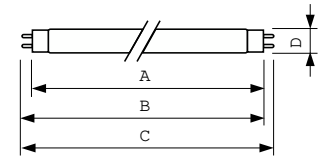

Product data

General Information		Lamp Current (Nom)	
Cap-Base	G13 [Medium Bi-Pin Fluorescent]		0.440 A
Flux measurement reference	Sphere	Controls and Dimming	
Life to 50% Failures (Nom)	15,000 hour(s)	Dimmable	Yes
Light Technical		Mechanical and Housing	
Color Code	840 [CCT of 4000K]	Bulb Shape	T8
Luminous Flux	3,350 lm	Approval and Application	
Color Designation	Cool White (CW)	Energy Efficiency Class	G
Chromaticity Coordinate X (Nom)	0.38	Mercury (Hg) Content (Nom)	1.7 mg
Chromaticity Coordinate Y (Nom)	0.38	Energy Consumption kWh/1000 h	37 kWh
Correlated Color Temperature (Nom)	4000 K	EPREL Registration Number	423383
Luminous Efficacy (rated) (Nom)	93 lm/W	Product Data	
Color rendering index (CRI)	80	Order product name	MASTER TL-D Super 80 36W/840 1SL/25
Operating and Electrical		Full product name	MASTER TL-D Super 80 36W/840 1SL/25
Power Consumption	36.8 W		

MASTER TL-D Super 80

Full product code	871150063201240
Order code	927921084023
Material Nr. (12NC)	927921084023
Numerator - Quantity Per Pack	1
EAN/UPC - Product/Case	8711500632012

Numerator - Packs per outer box	25
EAN/UPC - Case	8711500632029

Dimensional drawing

Product	D (max)	A (max)	B (max)	B (min)	C (max)
MASTER TL-D Super 80 36W/840 1SL/25	28 mm	1,199.4 mm	1,206.5 mm	1,204.1 mm	1,213.6 mm

Photometric data

Spectral Power Distribution Colour - MASTER TL-D Super 80 36W/840 1SL/25