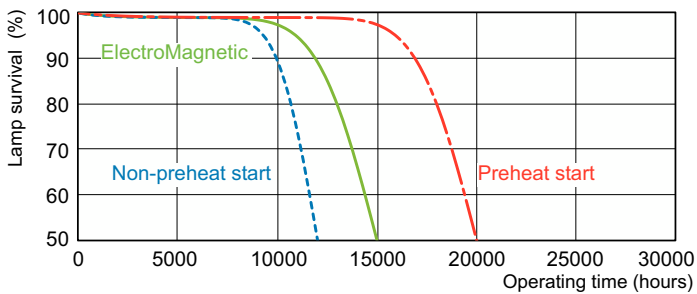

Lifetime

Life Expectancy Diagram - MASTER TL-D Super 80 36W/840 1SL/25