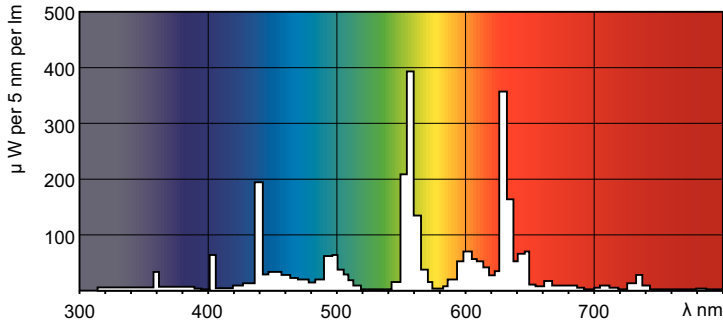

MASTER TL-D Super 80

MASTER TL-D Super 80 36W/840 1SL/25

The MASTER TL-D Super 80 lamp offers more lumens per watt and better color rendering than TL-D standard colors. Furthermore, it has a lower mercury content. The lamp can be operated in existing TL-D luminaires.

Product data

General Information		Lamp Current (Nom)	
Cap-Base	G13 [Medium Bi-Pin Fluorescent]		0.440 A
Flux measurement reference	Sphere	Controls and Dimming	
Life to 50% Failures (Nom)	15,000 hour(s)	Dimmable	Yes
Light Technical		Mechanical and Housing	
Color Code	840 [CCT of 4000K]	Bulb Shape	T8
Luminous Flux	3,350 lm	Approval and Application	
Color Designation	Cool White (CW)	Energy Efficiency Class	G
Chromaticity Coordinate X (Nom)	0.38	Mercury (Hg) Content (Nom)	1.7 mg
Chromaticity Coordinate Y (Nom)	0.38	Energy Consumption kWh/1000 h	37 kWh
Correlated Color Temperature (Nom)	4000 K	EPREL Registration Number	423383
Luminous Efficacy (rated) (Nom)	93 lm/W	Product Data	
Color rendering index (CRI)	80	Order product name	MASTER TL-D Super 80 36W/840 1SL/25
Operating and Electrical		Full product name	MASTER TL-D Super 80 36W/840 1SL/25
Power Consumption	36.8 W		

Dimensional drawing

Product	D (max)	A (max)	B (max)	B (min)	C (max)
MASTER TL-D Super 80 36W/840 1SL/25	28 mm	1,199.4 mm	1,206.5 mm	1,204.1 mm	1,213.6 mm

Photometric data

Spectral Power Distribution Colour - MASTER TL-D Super 80 36W/840 1SL/25