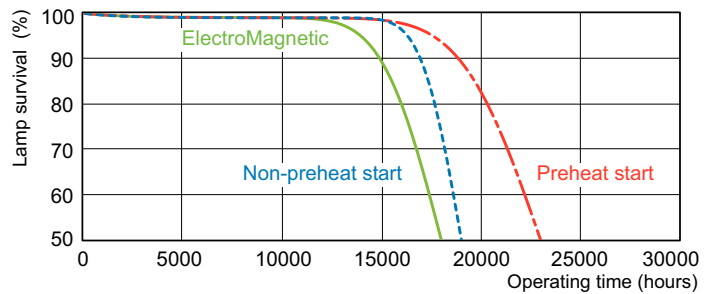

Life Expectancy Diagram - MASTER TL-D Super 80 36W/840 1SL/25