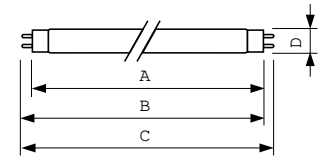

Product data

General Information		Lamp Current (Nom)	
Cap-Base	G13 [Medium Bi-Pin Fluorescent]	0.440 A	
Flux measurement reference	Sphere	Controls and Dimming	
Life to 50% Failures (Nom)	15,000 hour(s)	Dimmable	Yes
Light Technical		Mechanical and Housing	
Color Code	830 [CCT of 3000K]	Bulb Shape	T8
Luminous Flux	3,350 lm	Approval and Application	
Color Designation	Warm White (WW)	Energy Efficiency Class	G
Chromaticity Coordinate X (Nom)	0.44	Mercury (Hg) Content (Nom)	1.7 mg
Chromaticity Coordinate Y (Nom)	0.403	Energy Consumption kWh/1000 h	37 kWh
Correlated Color Temperature (Nom)	3000 K	EPREL Registration Number	423379
Luminous Efficacy (rated) (Nom)	93 lm/W	Product Data	
Color rendering index (CRI)	82	Order product name	MASTER TL-D Super 80 36W/830 1SL/25
Operating and Electrical		Full product name	MASTER TL-D Super 80 36W/830 1SL/25
Power Consumption	36.8 W		

MASTER TL-D Super 80

Full product code	871150063195440
Order code	927921083023
Material Nr. (12NC)	927921083023
Numerator - Quantity Per Pack	1
EAN/UPC - Product/Case	8711500631954

Numerator - Packs per outer box	25
EAN/UPC - Case	8711500631961

Dimensional drawing

Product	D (max)	A (max)	B (max)	B (min)	C (max)
MASTER TL-D Super 80 36W/830 1SL/25	28 mm	1,199.4 mm	1,206.5 mm	1,204.1 mm	1,213.6 mm

Photometric data

Spectral Power Distribution Colour - MASTER TL-D Super 80 36W/830 1SL/25