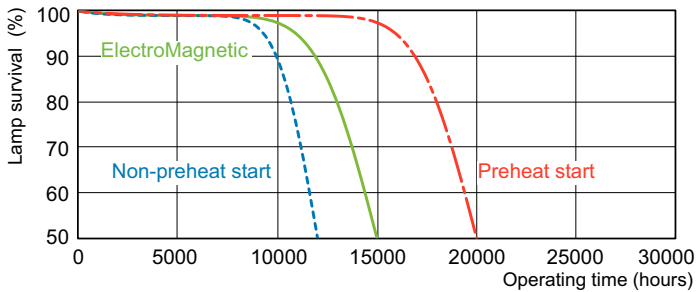

Lifetime

Life Expectancy Diagram - MASTER TL-D Super 80 36W/830 1SL/25