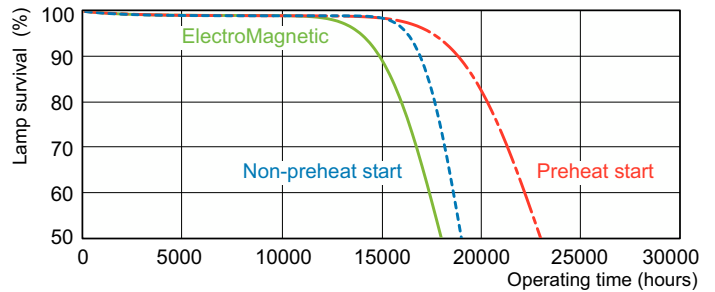

Life Expectancy Diagram - MASTER TL-D Super 80 36W/830 1SL/25