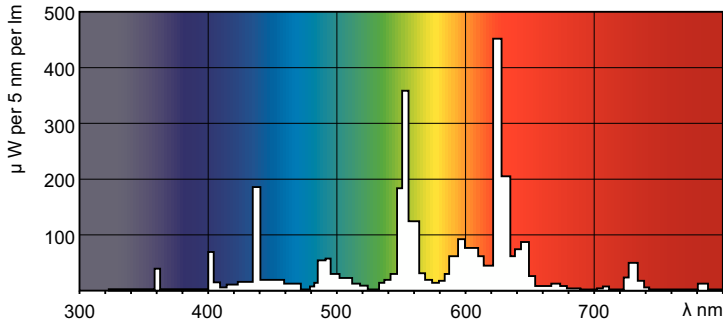

MASTER TL-D Super 80

MASTER TL-D Super 80 36W/830 1SL/25

The MASTER TL-D Super 80 lamp offers more lumens per watt and better color rendering than TL-D standard colors. Furthermore, it has a lower mercury content. The lamp can be operated in existing TL-D luminaires.

Product data

General Information		Lamp Current (Nom)	
Cap-Base	G13 [Medium Bi-Pin Fluorescent]	0.440 A	
Flux measurement reference	Sphere	Controls and Dimming	
Life to 50% Failures (Nom)	15,000 hour(s)	Dimmable	Yes
Light Technical		Mechanical and Housing	
Color Code	830 [CCT of 3000K]	Bulb Shape	T8
Luminous Flux	3,350 lm	Approval and Application	
Color Designation	Warm White (WW)	Energy Efficiency Class	G
Chromaticity Coordinate X (Nom)	0.44	Mercury (Hg) Content (Nom)	1.7 mg
Chromaticity Coordinate Y (Nom)	0.403	Energy Consumption kWh/1000 h	37 kWh
Correlated Color Temperature (Nom)	3000 K	EPREL Registration Number	423379
Luminous Efficacy (rated) (Nom)	93 lm/W	Product Data	
Color rendering index (CRI)	82	Order product name	MASTER TL-D Super 80 36W/830 1SL/25
Operating and Electrical		Full product name	MASTER TL-D Super 80 36W/830 1SL/25
Power Consumption	36.8 W		

Dimensional drawing

Product	D (max)	A (max)	B (max)	B (min)	C (max)
MASTER TL-D Super 80 36W/830 1SL/25	28 mm	1,199.4 mm	1,206.5 mm	1,204.1 mm	1,213.6 mm

Photometric data

Spectral Power Distribution Colour - MASTER TL-D Super 80 36W/830 1SL/25