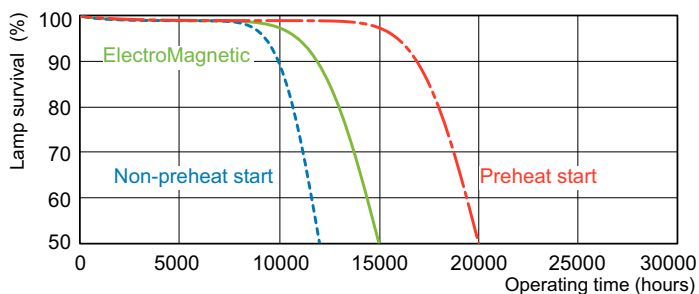

Photometrische Daten

Spectral Power Distribution Colour - MASTER TL-D Super 80 36W/827 1SL/25

Lebensdauer

Life Expectancy Diagram - MASTER TL-D Super 80 36W/827 1SL/25

Life Expectancy Diagram - MASTER TL-D Super 80 36W/827 1SL/25