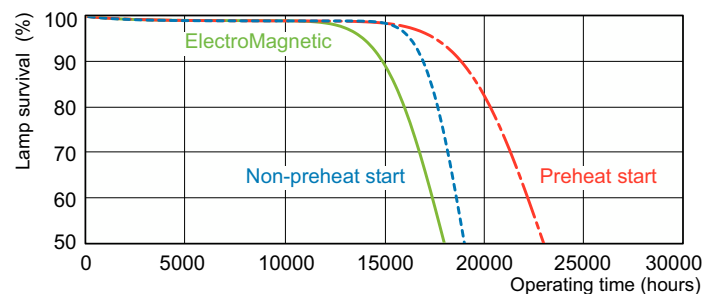

Photometrische Daten

Spectral Power Distribution Colour - MASTER TL-D Super 80 36W/827 1SL/25

Lebensdauer

Life Expectancy Diagram - MASTER TL-D Super 80 36W/827 1SL/25

Life Expectancy Diagram - MASTER TL-D Super 80 36W/827 1SL/25