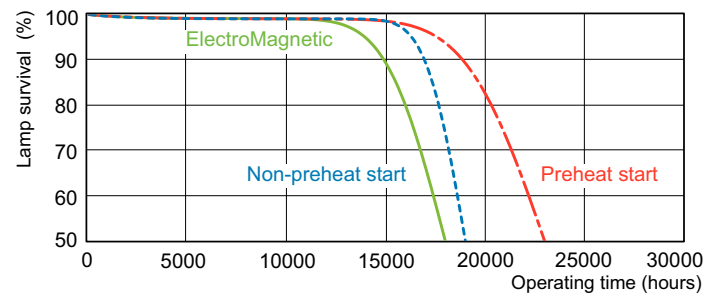

Life Expectancy Diagram - MASTER TL-D Super 80 30W/840 1SL/25