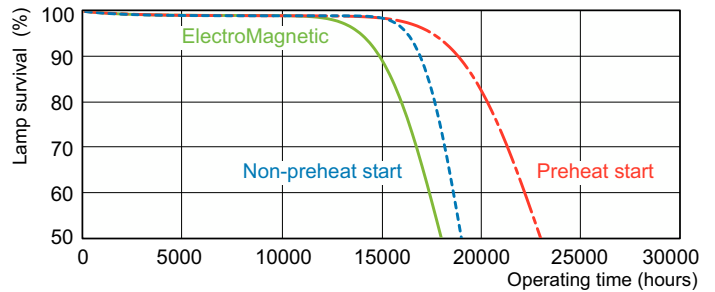

Life Expectancy Diagram - MASTER TL-D Super 80 18W/840 1SL/25