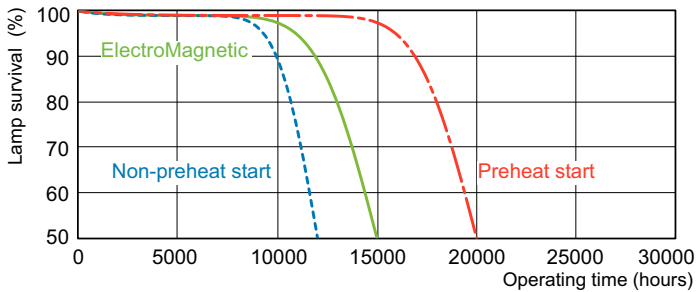

Lifetime

Life Expectancy Diagram - MASTER TL-D Super 80 18W/840 1SL/25