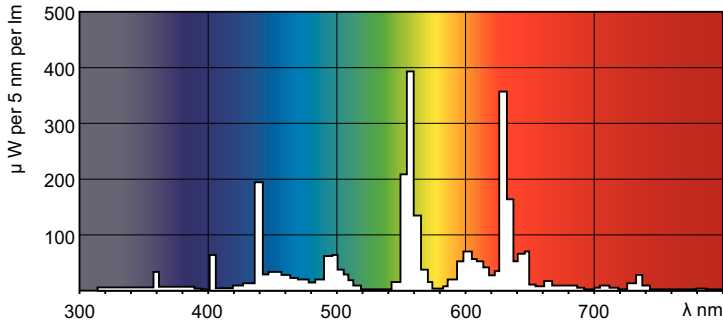

MASTER TL-D Super 80

MASTER TL-D Super 80 18W/840 1SL/25

The MASTER TL-D Super 80 lamp offers more lumens per watt and better color rendering than TL-D standard colors. Furthermore, it has a lower mercury content. The lamp can be operated in existing TL-D luminaires.

Product data

General Information		Lamp Current (Nom)	
Cap-Base	G13 [Medium Bi-Pin Fluorescent]	0.360 A	
Flux measurement reference	Sphere	Controls and Dimming	
Life to 50% Failures (Nom)	15,000 hour(s)	Dimmable	Yes
Light Technical		Mechanical and Housing	
Color Code	840 [CCT of 4000K]	Bulb Shape	T8
Luminous Flux	1,350 lm	Approval and Application	
Color Designation	Cool White (CW)	Energy Efficiency Class	G
Chromaticity Coordinate X (Nom)	0.38	Mercury (Hg) Content (Nom)	1.7 mg
Chromaticity Coordinate Y (Nom)	0.38	Energy Consumption kWh/1000 h	19 kWh
Correlated Color Temperature (Nom)	4000 K	EPREL Registration Number	423364
Luminous Efficacy (rated) (Nom)	75 lm/W	Product Data	
Color rendering index (CRI)	81	Order product name	MASTER TL-D Super 80 18W/840 1SL/25
Operating and Electrical		Full product name	MASTER TL-D Super 80 18W/840 1SL/25
Power Consumption	18.2 W		

Dimensional drawing

Product	D (max)	A (max)	B (max)	B (min)	C (max)
MASTER TL-D Super 80 18W/840 1SL/25	28 mm	589.8 mm	596.9 mm	594.5 mm	604 mm

Photometric data

Spectral Power Distribution Colour - MASTER TL-D Super 80 18W/840 1SL/25