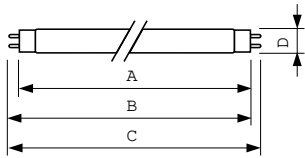

Product data

General Information		Lamp Current (Nom)	
Cap-Base	G13 [Medium Bi-Pin Fluorescent]	0.360 A	
Flux measurement reference	Sphere	Controls and Dimming	
Life to 50% Failures (Nom)	15,000 hour(s)	Dimmable	Yes
Light Technical		Mechanical and Housing	
Color Code	840 [CCT of 4000K]	Bulb Shape	T8
Luminous Flux	1,350 lm	Approval and Application	
Color Designation	Cool White (CW)	Energy Efficiency Class	G
Chromaticity Coordinate X (Nom)	0.38	Mercury (Hg) Content (Nom)	1.7 mg
Chromaticity Coordinate Y (Nom)	0.38	Energy Consumption kWh/1000 h	19 kWh
Correlated Color Temperature (Nom)	4000 K	EPREL Registration Number	423364
Luminous Efficacy (rated) (Nom)	75 lm/W	Product Data	
Color rendering index (CRI)	81	Order product name	MASTER TL-D Super 80 18W/840 1SL/25
Operating and Electrical		Full product name	MASTER TL-D Super 80 18W/840 1SL/25
Power Consumption	18.2 W		

MASTER TL-D Super 80

Full product code	871150063171840
Order code	927920084023
Material Nr. (12NC)	927920084023
Numerator - Quantity Per Pack	1
EAN/UPC - Product/Case	8711500631718

Numerator - Packs per outer box	25
EAN/UPC - Case	8711500631725

Dimensional drawing

Product	D (max)	A (max)	B (max)	B (min)	C (max)
MASTER TL-D Super 80 18W/840 1SL/25	28 mm	589.8 mm	596.9 mm	594.5 mm	604 mm

Photometric data

Spectral Power Distribution Colour - MASTER TL-D Super 80 18W/840 1SL/25