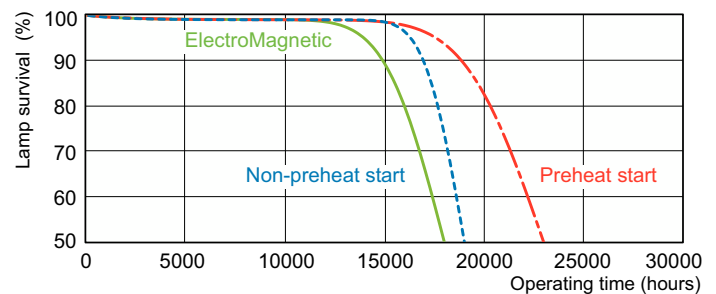

Life Expectancy Diagram - MASTER TL-D Super 80 18W/840 1SL/25