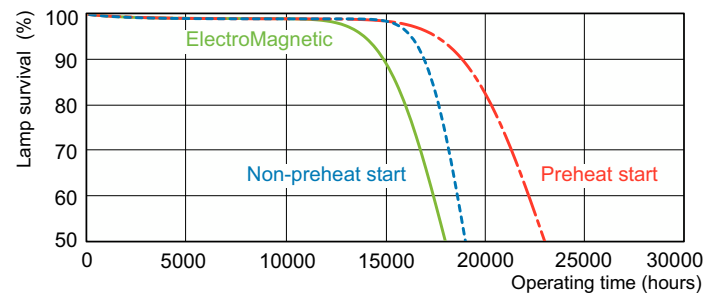

Life Expectancy Diagram - MASTER TL-D Super 80 18W/827 1SL/25