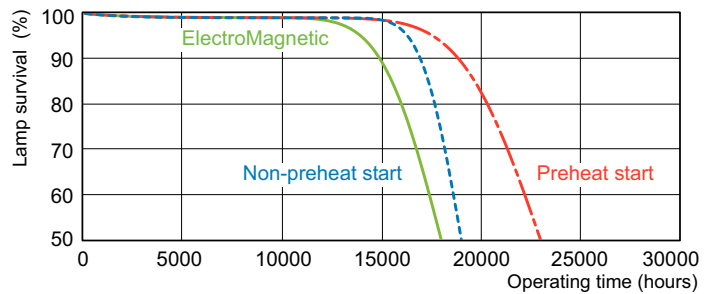

Life Expectancy Diagram - MASTER TL-D Super 80 18W/827 1SL/25