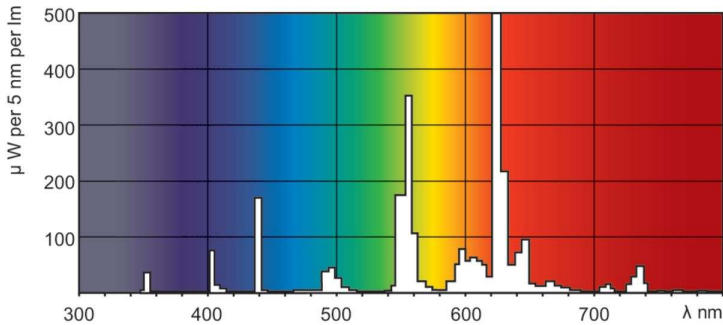

MASTER TL-D Super 80

MASTER TL-D Super 80 18W/827 1SL/25

The MASTER TL-D Super 80 lamp offers more lumens per watt and better color rendering than TL-D standard colors. Furthermore, it has a lower mercury content. The lamp can be operated in existing TL-D luminaires.

Product data

General Information		Lamp Current (Nom)	
Cap-Base	G13 [Medium Bi-Pin Fluorescent]		0.360 A
Flux measurement reference	Sphere	Controls and Dimming	
Life to 50% Failures (Nom)	15,000 hour(s)	Dimmable	Yes
Light Technical		Mechanical and Housing	
Color Code	827 [CCT of 2700K]	Bulb Shape	T8
Luminous Flux	1,350 lm	Approval and Application	
Color Designation	Incandescent White	Energy Efficiency Class	G
Chromaticity Coordinate X (Nom)	0.463	Mercury (Hg) Content (Nom)	1.7 mg
Chromaticity Coordinate Y (Nom)	0.42	Energy Consumption kWh/1000 h	19 kWh
Correlated Color Temperature (Nom)	2700 K	EPREL Registration Number	423358
Luminous Efficacy (rated) (Nom)	75 lm/W	Product Data	
Color rendering index (CRI)	82	Order product name	MASTER TL-D Super 80 18W/827 1SL/25
Operating and Electrical		Full product name	MASTER TL-D Super 80 18W/827 1SL/25
Power Consumption	18.2 W		

Dimensional drawing

Product	D (max)	A (max)	B (max)	B (min)	C (max)
MASTER TL-D Super 80 18W/827 1SL/25	28 mm	589.8 mm	596.9 mm	594.5 mm	604 mm

Photometric data

Spectral Power Distribution Colour - MASTER TL-D Super 80 18W/827 1SL/25