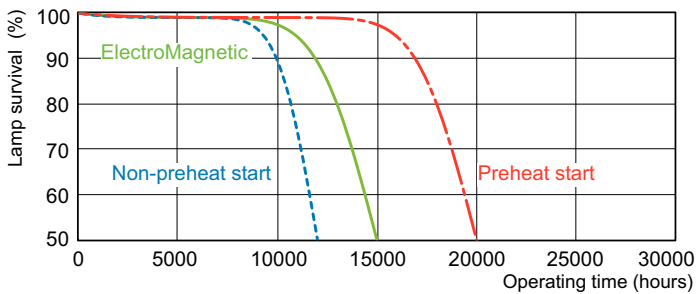

Lifetime

Life Expectancy Diagram - MASTER TL-D Super 80 18W/827 1SL/25