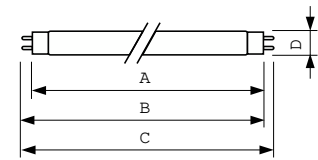

Product data

General Information		Lamp Current (Nom)	
Cap-Base	G13 [Medium Bi-Pin Fluorescent]		0.360 A
Flux measurement reference	Sphere	Controls and Dimming	
Life to 50% Failures (Nom)	15,000 hour(s)	Dimmable	Yes
Light Technical		Mechanical and Housing	
Color Code	827 [CCT of 2700K]	Bulb Shape	T8
Luminous Flux	1,350 lm	Approval and Application	
Color Designation	Incandescent White	Energy Efficiency Class	G
Chromaticity Coordinate X (Nom)	0.463	Mercury (Hg) Content (Nom)	1.7 mg
Chromaticity Coordinate Y (Nom)	0.42	Energy Consumption kWh/1000 h	19 kWh
Correlated Color Temperature (Nom)	2700 K	EPREL Registration Number	423358
Luminous Efficacy (rated) (Nom)	75 lm/W	Product Data	
Color rendering index (CRI)	82	Order product name	MASTER TL-D Super 80 18W/827 1SL/25
Operating and Electrical		Full product name	MASTER TL-D Super 80 18W/827 1SL/25
Power Consumption	18.2 W		

Dimensional drawing

Product	D (max)	A (max)	B (max)	B (min)	C (max)
MASTER TL-D Super 80 18W/827 1SL/25	28 mm	589.8 mm	596.9 mm	594.5 mm	604 mm

Photometric data

Spectral Power Distribution Colour - MASTER TL-D Super 80 18W/827 1SL/25