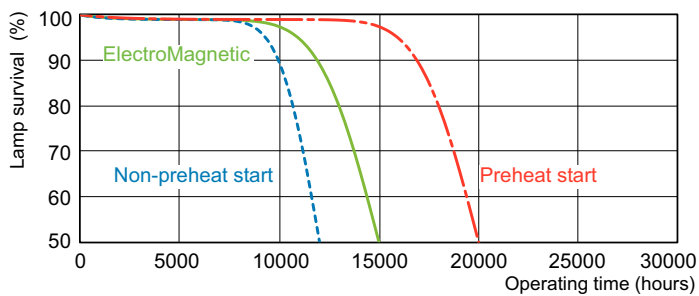

Fotometriske data

Spectral Power Distribution Colour - TL-D 18W/827 1PP/10

Levetid

Life Expectancy Diagram - TL-D 18W/827 1PP/10

Life Expectancy Diagram - TL-D 18W/827 1PP/10

TL-D consumer products

Levetid

Lumen Maintenance Diagram - TL-D 18W/827 1PP/10