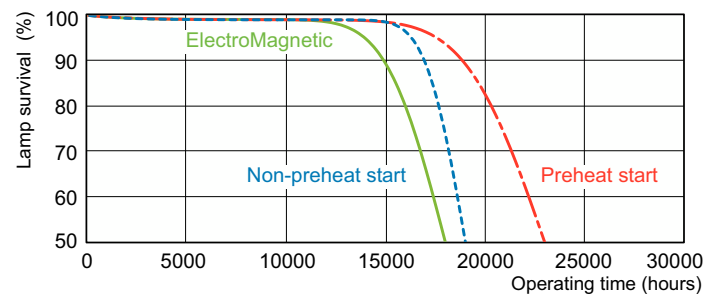

Fotometriske data

Spectral Power Distribution Colour - TL-D 18W/827 1PP/10

Levetid

Life Expectancy Diagram - TL-D 18W/827 1PP/10

Life Expectancy Diagram - TL-D 18W/827 1PP/10

TL-D consumer products

Levetid

Lumen Maintenance Diagram - TL-D 18W/827 1PP/10