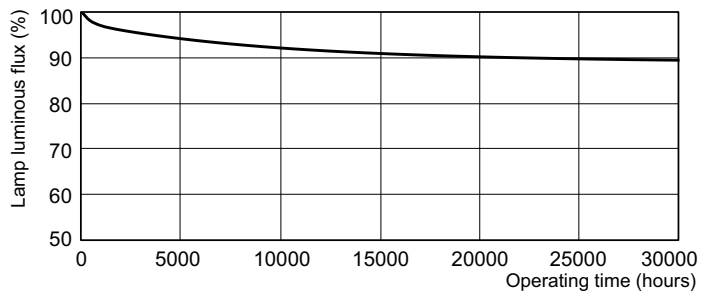

Fotometriske data

Spectral Power Distribution Colour - TL-D 18W/827 1PP/10

Levetid

Life Expectancy Diagram - TL-D 18W/827 1PP/10

Life Expectancy Diagram - TL-D 18W/827 1PP/10

TL-D consumer products

Levetid

Lumen Maintenance Diagram - TL-D 18W/827 1PP/10