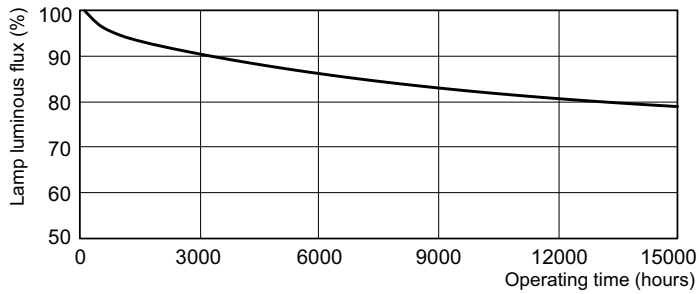

Life Expectancy Diagram - MASTER PL-T 42W/830/4P 1CT/5X10BOX

Lumen Maintenance Diagram - MASTER PL-T 42W/830/4P 1CT/5X10BOX