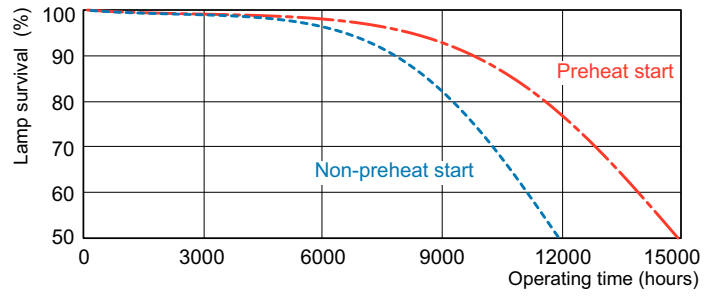

MASTER PL-T 4-Pin

Levetid

Life Expectancy Diagram - MASTER PL-T 42W/830/4P 1CT/5X10BOX