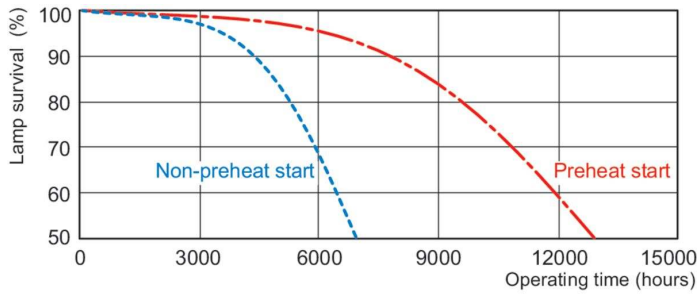

MASTER PL-T 4-Pin

Levetid

Life Expectancy Diagram - MASTER PL-T 42W/830/4P 1CT/5X10BOX