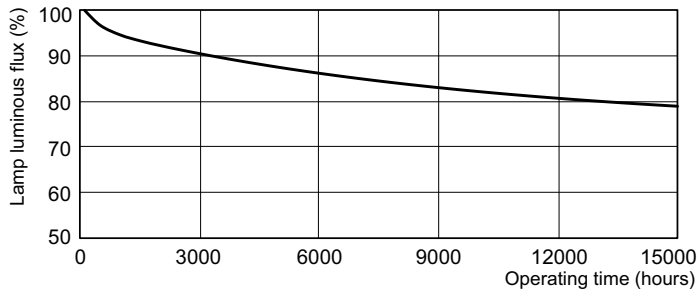

MASTER PL-T TOP 4 Broches Amalgame

Durée de vie

Lumen Maintenance Diagram - MASTER PL-T TOP 18W/830/4P 1CT/5X10BOX