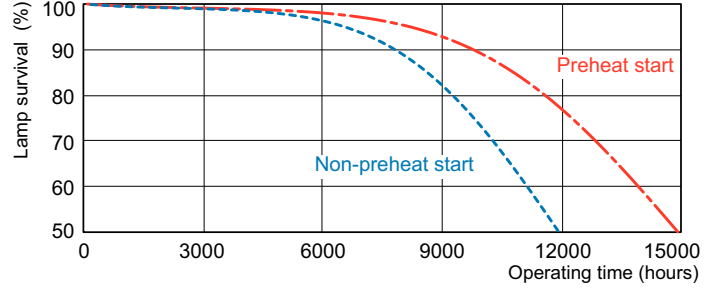

Life Expectancy Diagram - MASTER PL-C 18W/840/4P 1CT/5X10BOX

Lumen Maintenance Diagram - MASTER PL-C 18W/840/4P 1CT/5X10BOX