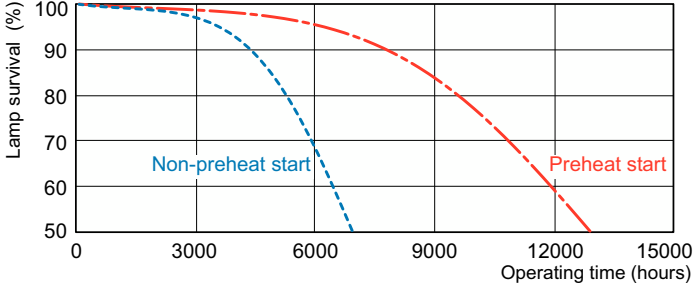

MASTER PL-C 4 Pinli

Kullanım Ömrü

Life Expectancy Diagram - MASTER PL-C 18W/840/4P 1CT/5X10BOX