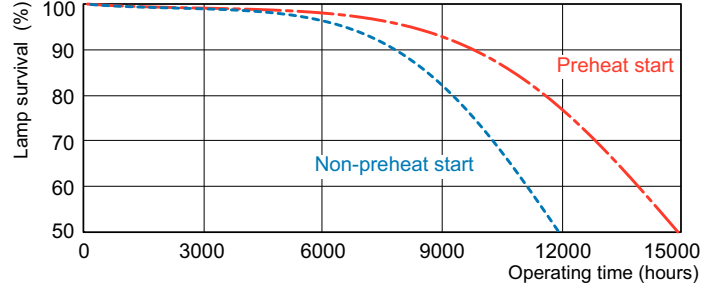

MASTER PL-C 4 Pinli

Kullanım Ömrü

Life Expectancy Diagram - MASTER PL-C 18W/830/4P 1CT/5X10BOX

Life Expectancy Diagram - MASTER PL-C 18W/830/4P 1CT/5X10BOX

Lumen Maintenance Diagram - MASTER PL-C 18W/830/4P 1CT/5X10BOX