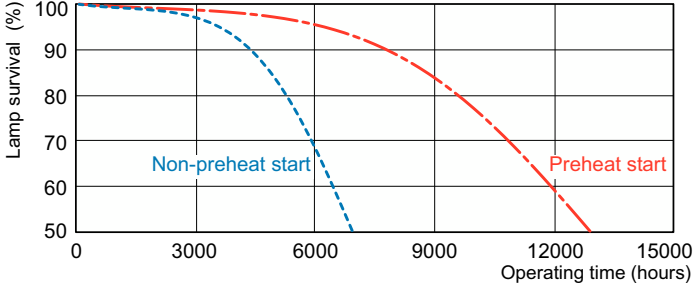

MASTER PL-C 4 Pinli

Kullanım Ömrü

Life Expectancy Diagram - MASTER PL-C 18W/830/4P 1CT/5X10BOX

Life Expectancy Diagram - MASTER PL-C 18W/830/4P 1CT/5X10BOX

Lumen Maintenance Diagram - MASTER PL-C 18W/830/4P 1CT/5X10BOX