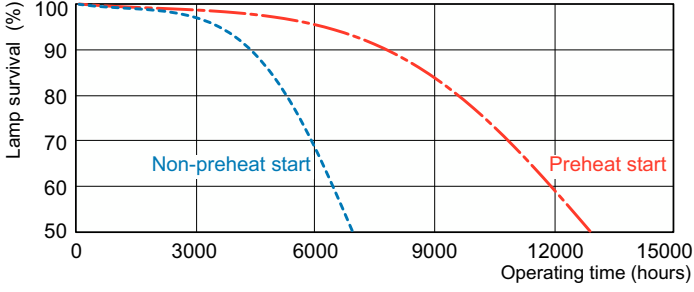

MASTER PL-C 4 Pinli

Kullanım Ömrü

Life Expectancy Diagram - MASTER PL-C 18W/827/4P 1CT/5X10BOX