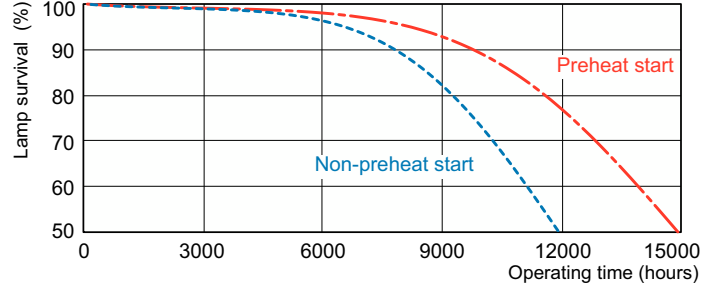

Life Expectancy Diagram - MASTER PL-C 18W/827/4P 1CT/5X10BOX

Lumen Maintenance Diagram - MASTER PL-C 18W/827/4P 1CT/5X10BOX