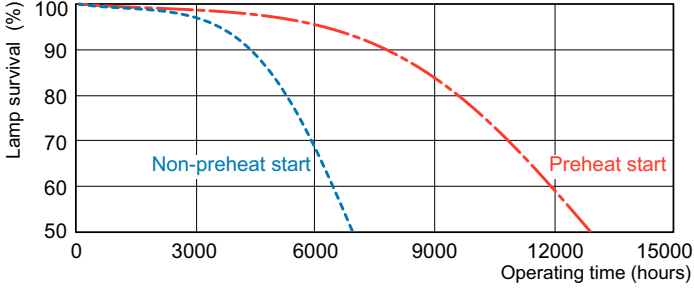

MASTER PL-C 4 Pinli

Kullanım Ömrü

Life Expectancy Diagram - MASTER PL-C 13W/840/4P 1CT/5X10BOX

Lumen Maintenance Diagram - MASTER PL-C 13W/840/4P 1CT/5X10BOX