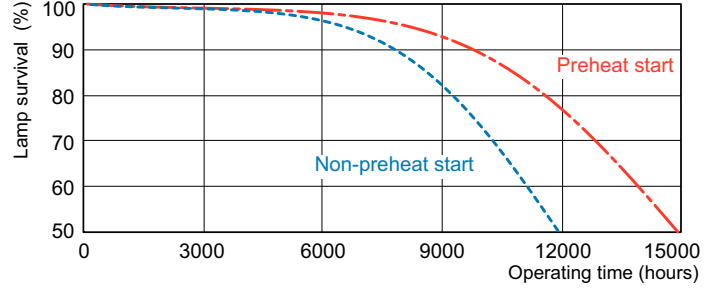

MASTER PL-C 4 Pinli

Kullanım Ömrü

Life Expectancy Diagram - MASTER PL-C 13W/840/4P 1CT/5X10BOX

Lumen Maintenance Diagram - MASTER PL-C 13W/840/4P 1CT/5X10BOX