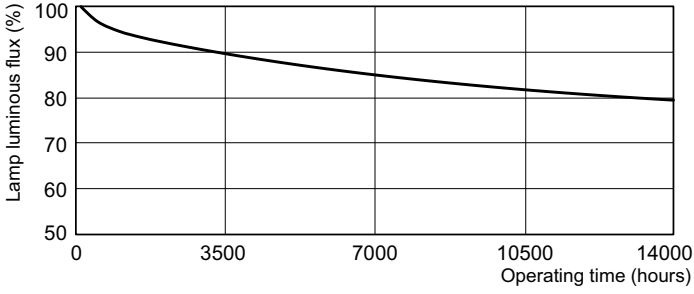

Life Expectancy Diagram - MASTER PL-C 18W/865/2P 1CT/5X10BOX

Life Expectancy Diagram - MASTER PL-C 18W/865/2P 1CT/5X10BOX

Lumen Maintenance Diagram - MASTER PL-C 18W/865/2P 1CT/5X10BOX