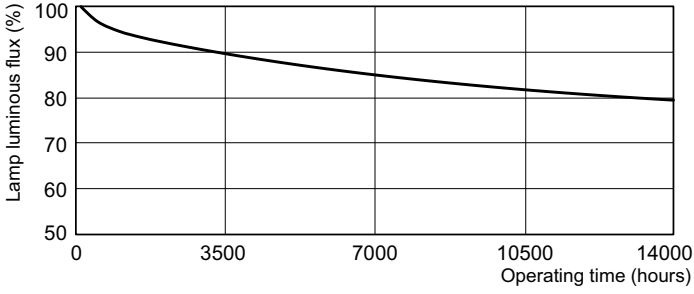

Life Expectancy Diagram - MASTER PL-C 18W/840/2P 1CT/5X10BOX

Life Expectancy Diagram - MASTER PL-C 18W/840/2P 1CT/5X10BOX

Lumen Maintenance Diagram - MASTER PL-C 18W/840/2P 1CT/5X10BOX