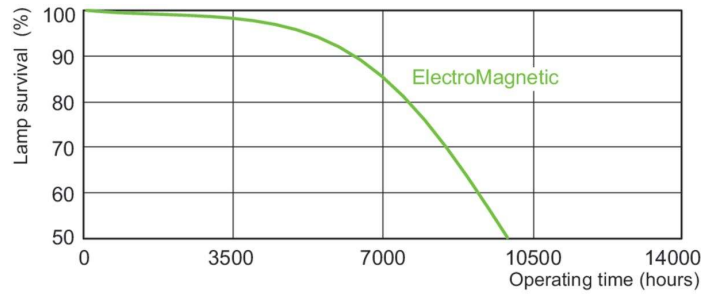

MASTER PL-C 2 Pin

Levetid