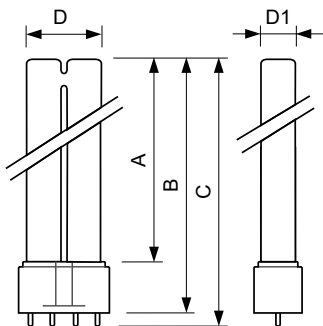

### Måttskiss

Product	D (max)	D1 (max)	A (max)	B (max)	C (max)
MASTER PL-L 18W/840/4P 1CT/25	39,0 mm	18,0 mm	194,2 mm	220 mm	226,6 mm

### Fotometriska data

Spectral Power Distribution Colour - MASTER PL-L 18W/840/4P 1CT/25