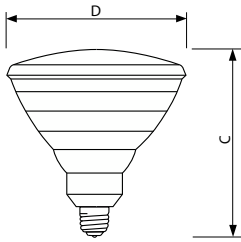

Halogen PAR

Dimensional drawing

Product

72PAR38/EVP/FL25 120V 12/1